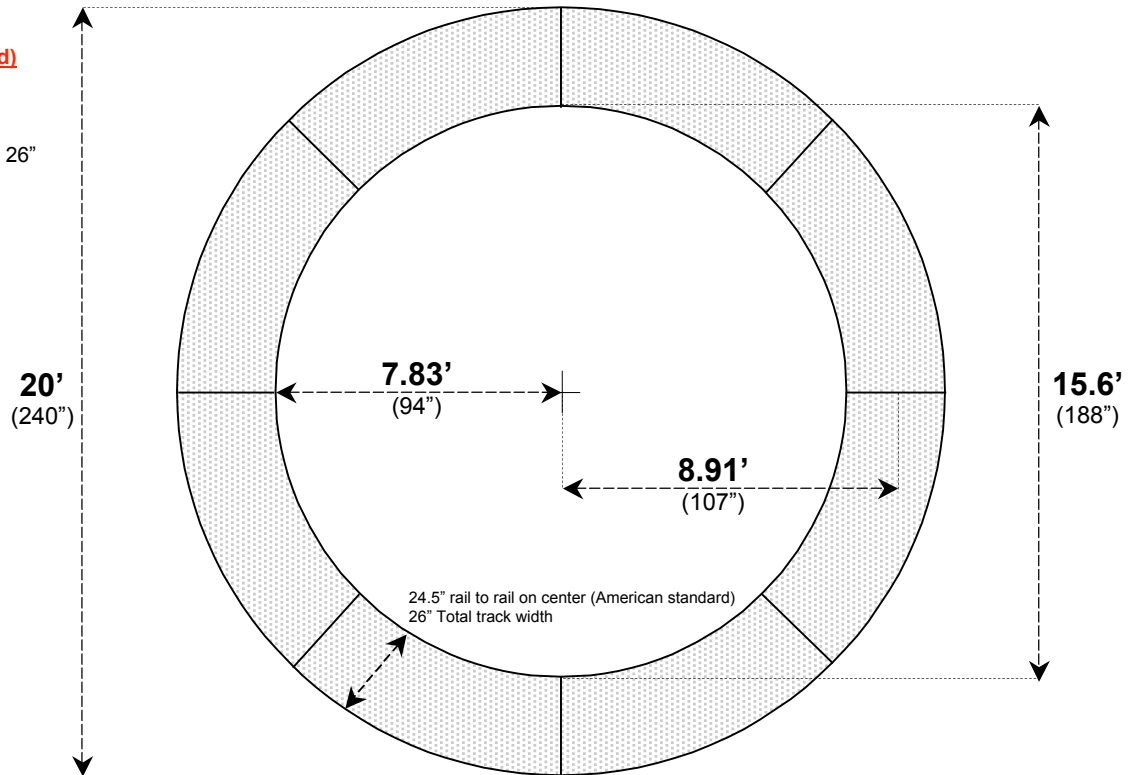

FILMAIR CURVED DOLLY TRACK DIMENSIONS

(24.5" American standard width)

45 DEGREE CURVE (Standard)

Requires 8 sec for full circle

Full width of dolly track is actually 26"

90 DEGREE CURVE (tight radius)

Requires 4 sec for full circle

Full width of dolly track is actually 26"